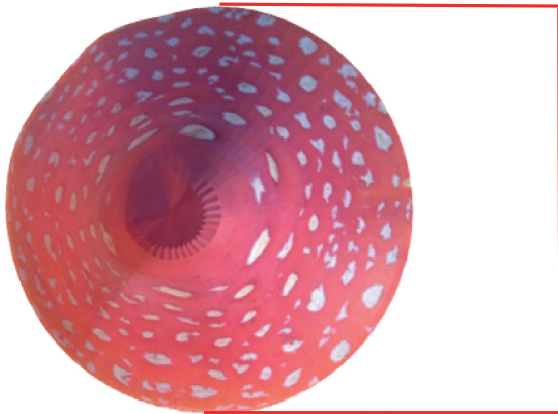

Internal Frame

250kg

255cm

500cm

Blower position

Attachment Points

Additional information

Transport Weight

40 kg + 250 kg

Transport Size

45 x 45 x 500 cm

Blower

680w/6.2A 230v (intergrated)

Additional Information

Blower intergrated
in sculpture